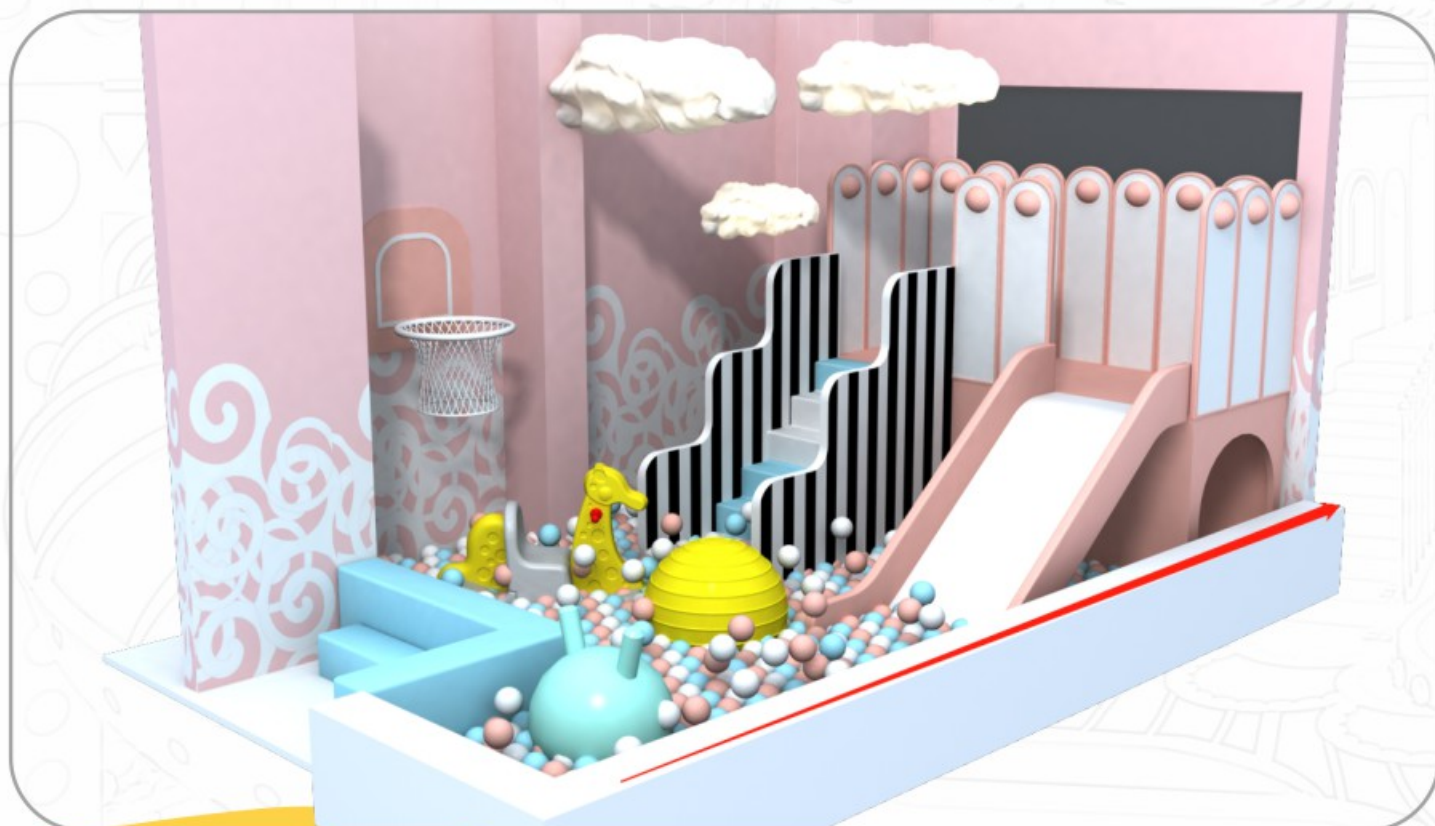

巧妙设计 特色明显

<色彩合理搭配空间利用率高>

Reasonable Color Matching
And High Space Utilization

可根据场地设计，任意搭配，任意组合
It Can Be Designe According To The Size Of The Area,
Match And Combined As You Like.

MM 02501

使用者建议年龄/age For : 3-15 Year
可根据场地大小量身设计
Can Be Tailored To The Size Of The Site