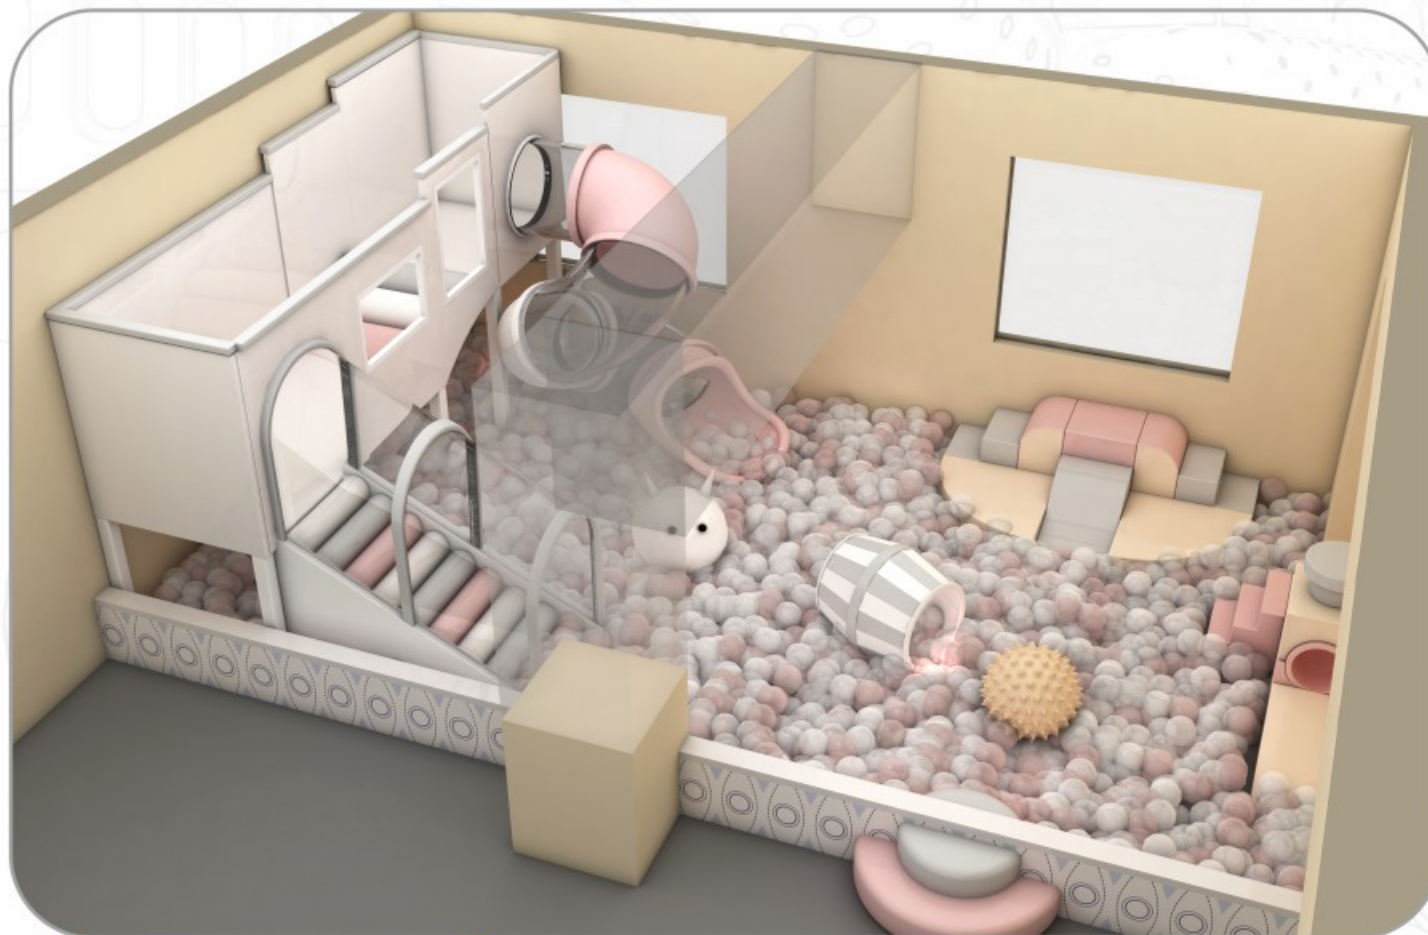

MM 01201

使用者建议年龄/age For : 3-15 Year
可根据场地大小量身设计
Can Be Tailored To The Size Of The Site

可根据场地设计，任意搭配，任意组合
It Can Be Designde According To The Size Of The Area,
Match And Combined As You Like.