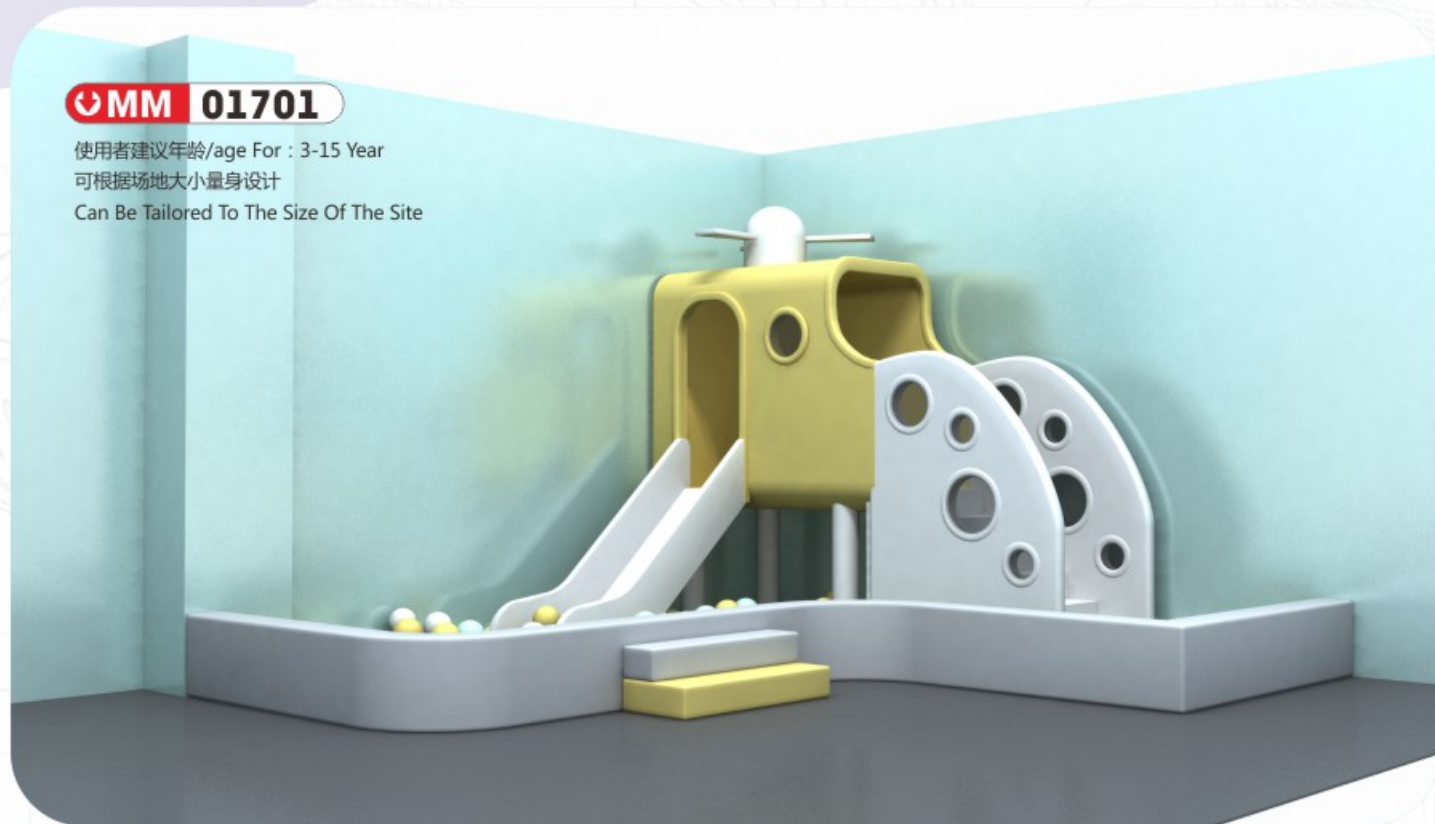

可根据场地设计，任意搭配，任意组合
It Can Be Designde According To The Size Of The Area,
Match And Combined As You Like.

MM 01701

使用者建议年龄/age For : 3-15 Year
可根据场地大小量身设计
Can Be Tailored To The Size Of The Site