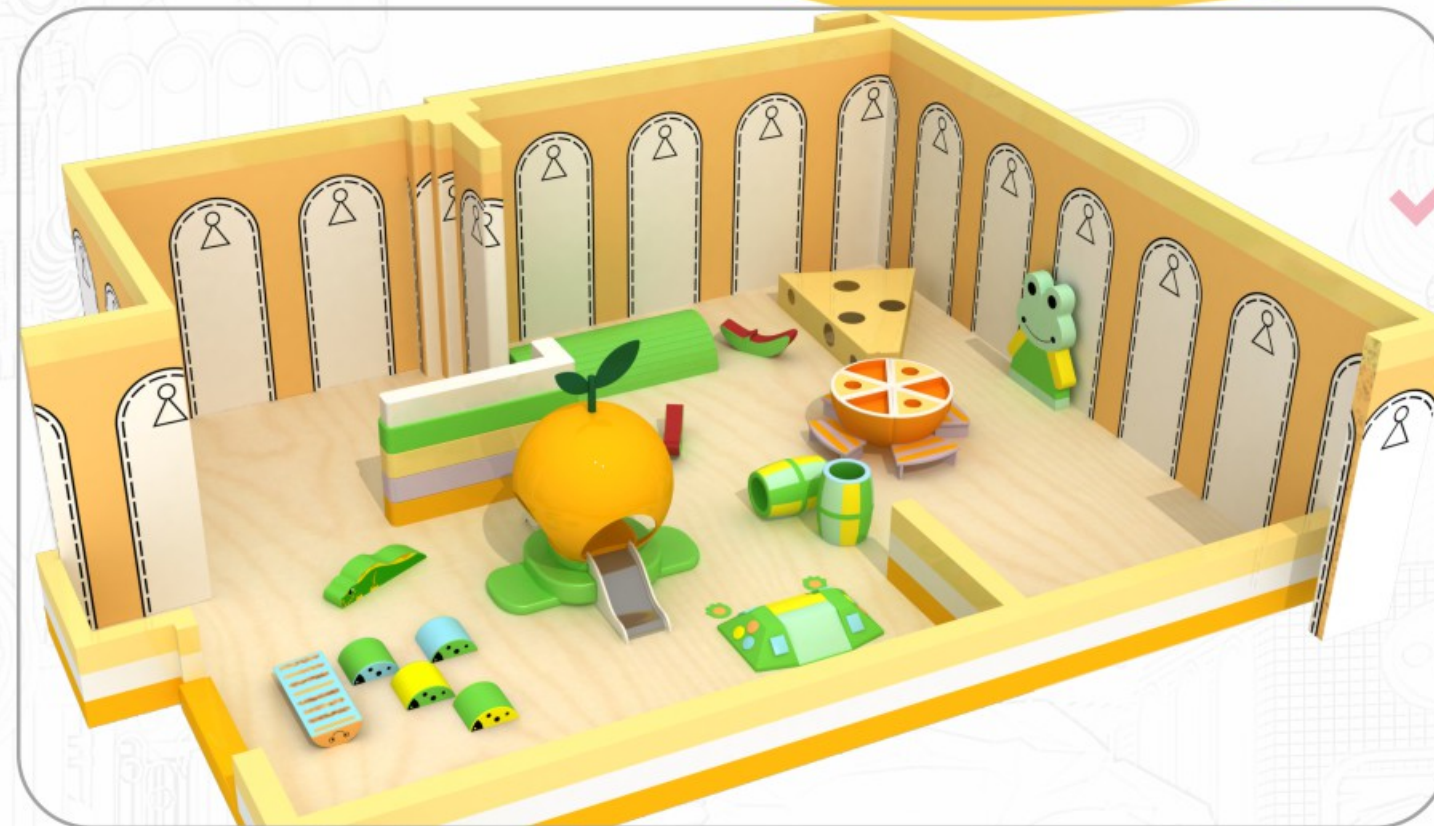

MM 03801

使用者建议年龄/age For : 3-15 Year
可根据场地大小量身设计 / Can Be Tailored To The Size Of The Site