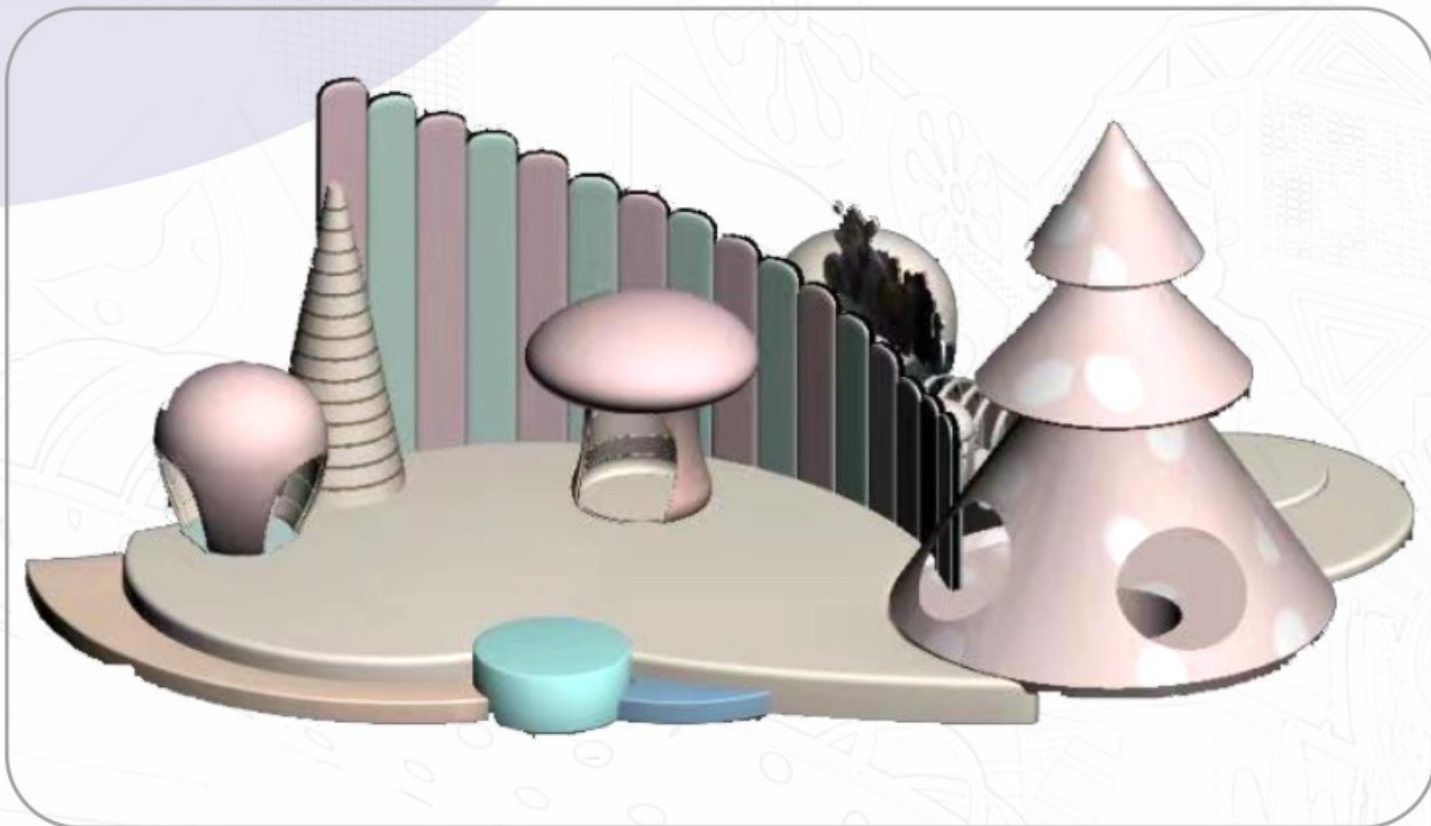

可根据场地设计，
任意搭配，任意组合
It Can Be Designde According To
The Size Of The Area,
Match And Combined As You Like.

MM 03601

使用者建议年龄/age For : 3-15 Year
可根据场地大小量身设计
Can Be Tailored To The Size Of The Site

MM 03602

使用者建议年龄/age For : 3-15 Year
可根据场地大小量身设计
Can Be Tailored To The Size Of The Site