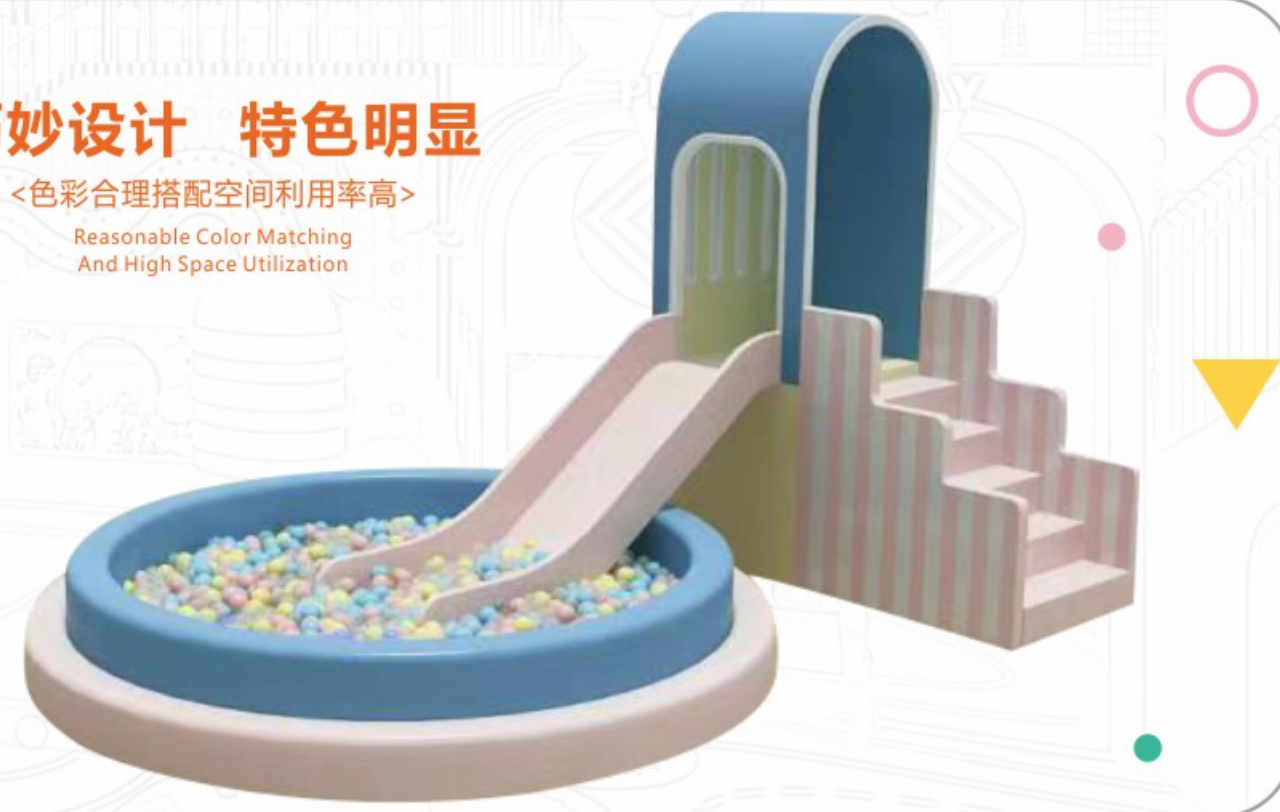

巧妙设计 特色明显

<色彩合理搭配空间利用率高>

Reasonable Color Matching
And High Space Utilization

可根据场地设计，任意搭配，任意组合
It Can Be Designe According To The Size Of The Area,
Match And Combined As You Like.

MM 02501

使用者建议年龄/age For : 3-15 Year
可根据场地大小量身设计
Can Be Tailored To The Size Of The Site