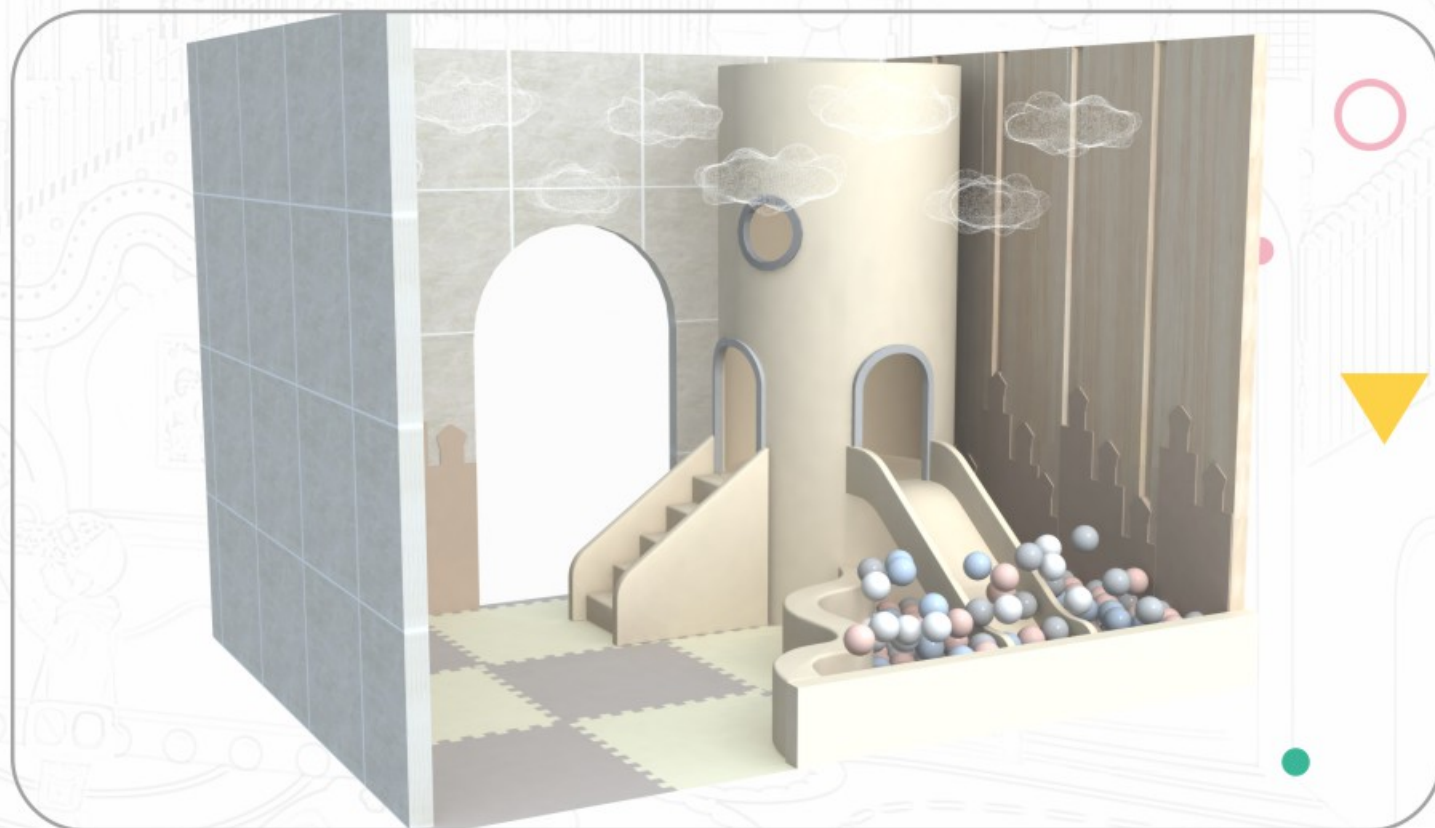

可根据场地设计，任意搭配，任意组合
It Can Be Designde According To The Size Of The Area,
Match And Combined As You Like.

MM 02101

使用者建议年龄/age For : 3-15 Year
可根据场地大小量身设计
Can Be Tailored To The Size Of The Site

MM 02102

使用者建议年龄/age For : 3-15 Year
可根据场地大小量身设计
Can Be Tailored To The Size Of The Site

MM 02201

使用者建议年龄/age For : 3-15 Year
可根据场地大小量身设计
Can Be Tailored To The Size Of The Site

MM 02202

使用者建议年龄/age For : 3-15 Year
可根据场地大小量身设计
Can Be Tailored To The Size Of The Site