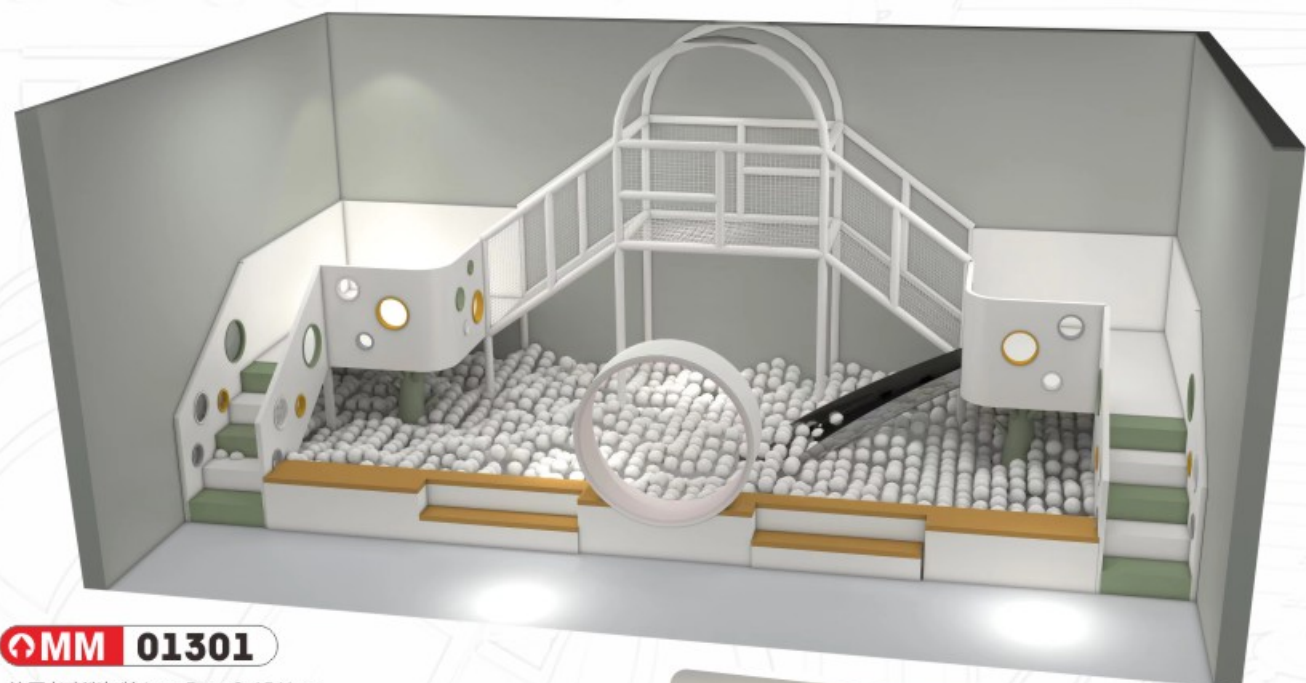

MM 01301
使用者建议年龄/age For : 3-15 Year
可根据场地大小量身设计
Can Be Tailored To The Size Of The Site