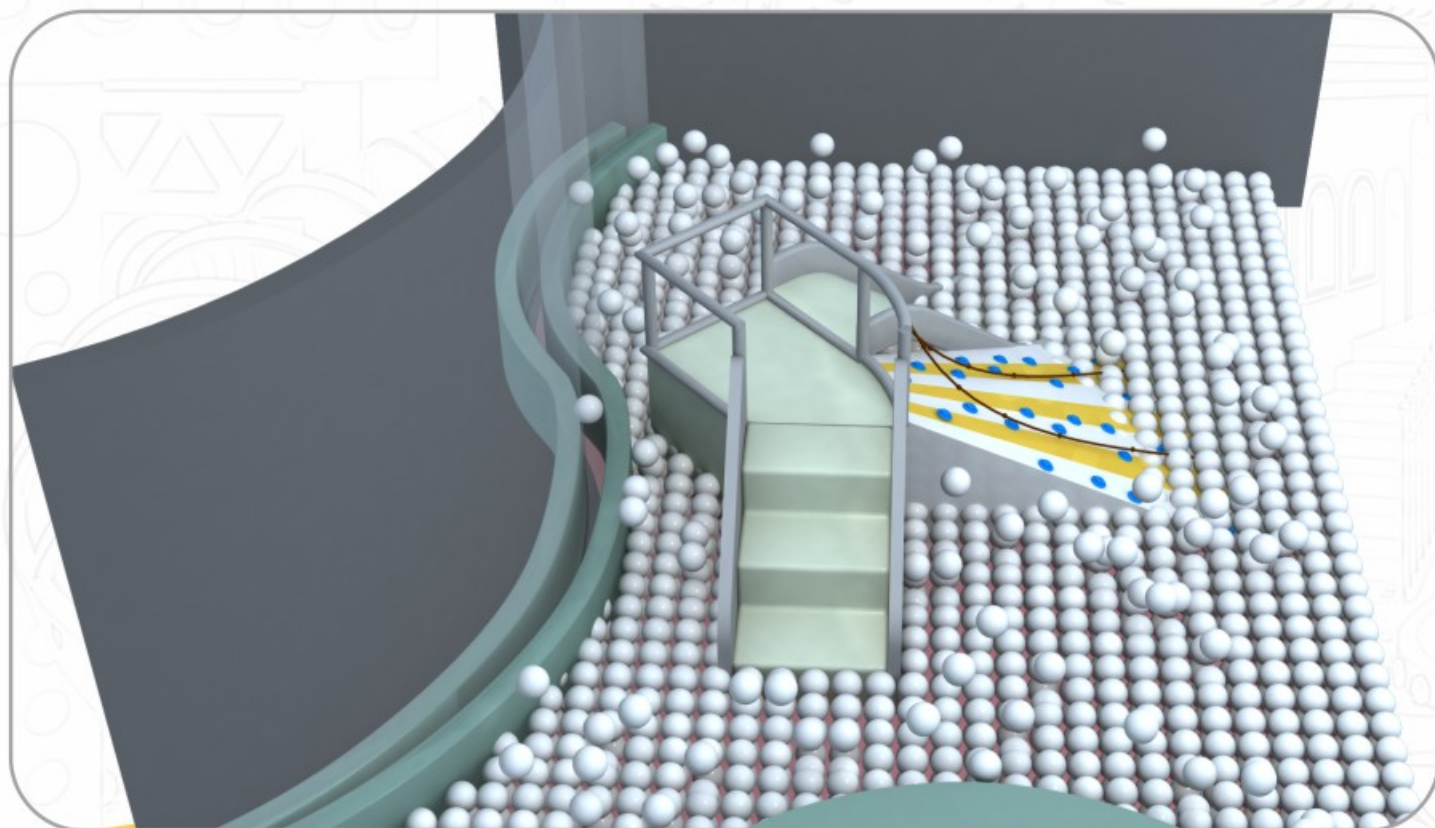

可根据场地设计，任意搭配，任意组合
It Can Be Designde According To The Size Of The Area,
Match And Combined As You Like.

MM 02101

使用者建议年龄/age For : 3-15 Year
可根据场地大小量身设计
Can Be Tailored To The Size Of The Site

MM 02102

使用者建议年龄/age For : 3-15 Year
可根据场地大小量身设计
Can Be Tailored To The Size Of The Site

MM 02201

使用者建议年龄/age For : 3-15 Year
可根据场地大小量身设计
Can Be Tailored To The Size Of The Site

MM 02202

使用者建议年龄/age For : 3-15 Year
可根据场地大小量身设计
Can Be Tailored To The Size Of The Site